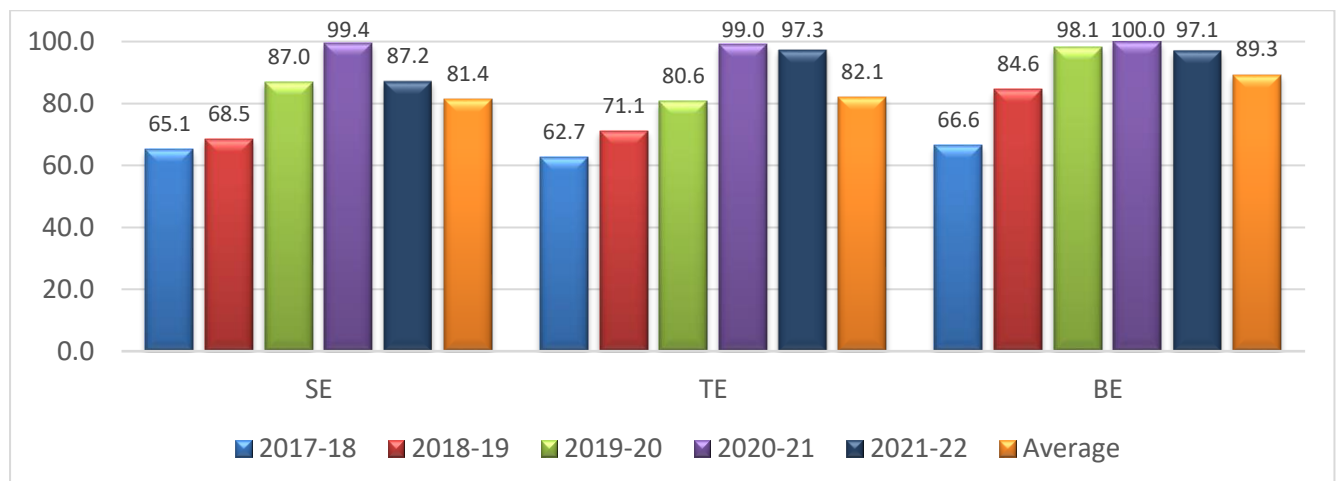

Distinction Percentage (%):

Year	2017-18	2018-19	2019-20	2020-21	2021-22	Average
SE	65.1	68.5	87.0	99.4	87.2	81.4
TE	62.7	71.1	80.6	99.0	97.3	82.1
BE	66.6	84.6	98.1	100.0	97.1	89.3