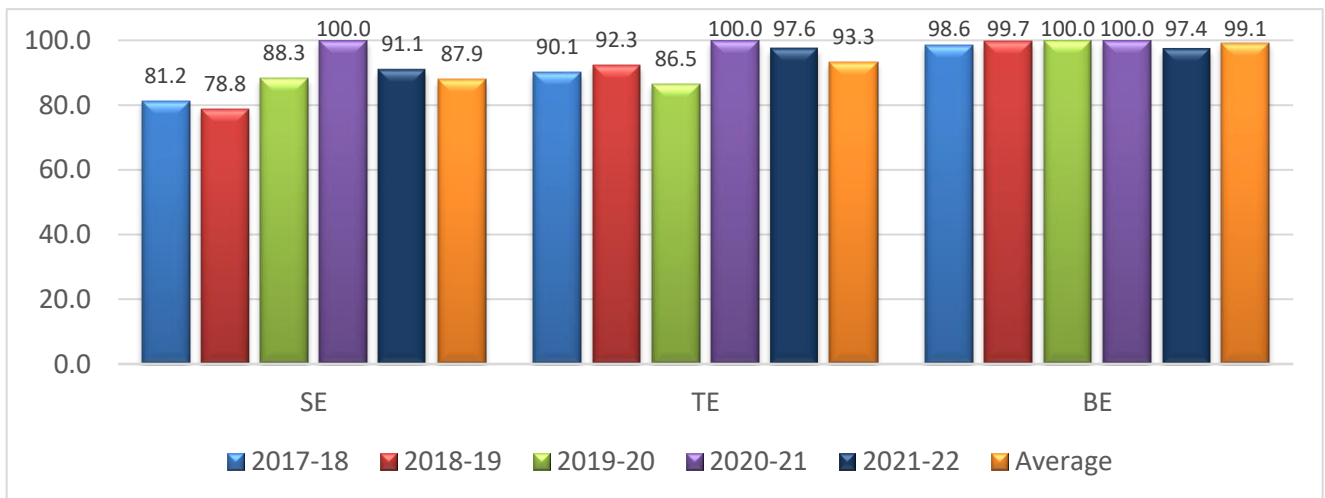

Result Analysis

All Clear Percentage (%):

Year	2017-18	2018-19	2019-20	2020-21	2021-22	Average
SE	81.2	78.8	88.3	100.0	91.1	87.9
TE	90.1	92.3	86.5	100.0	97.6	93.3
BE	98.6	99.7	100.0	100.0	97.4	99.1

Distinction Percentage (%):

(Distinction + First Class) Percentage (%):

Year	2017-18	2018-19	2019-20	2020-21	2021-22	Average
SE	77.9	77.2	88.0	100.0	91.1	86.8
TE	78.4	86.8	86.5	100.0	97.6	89.9
BE	83.1	98.6	98.0	100.0	97.4	95.4